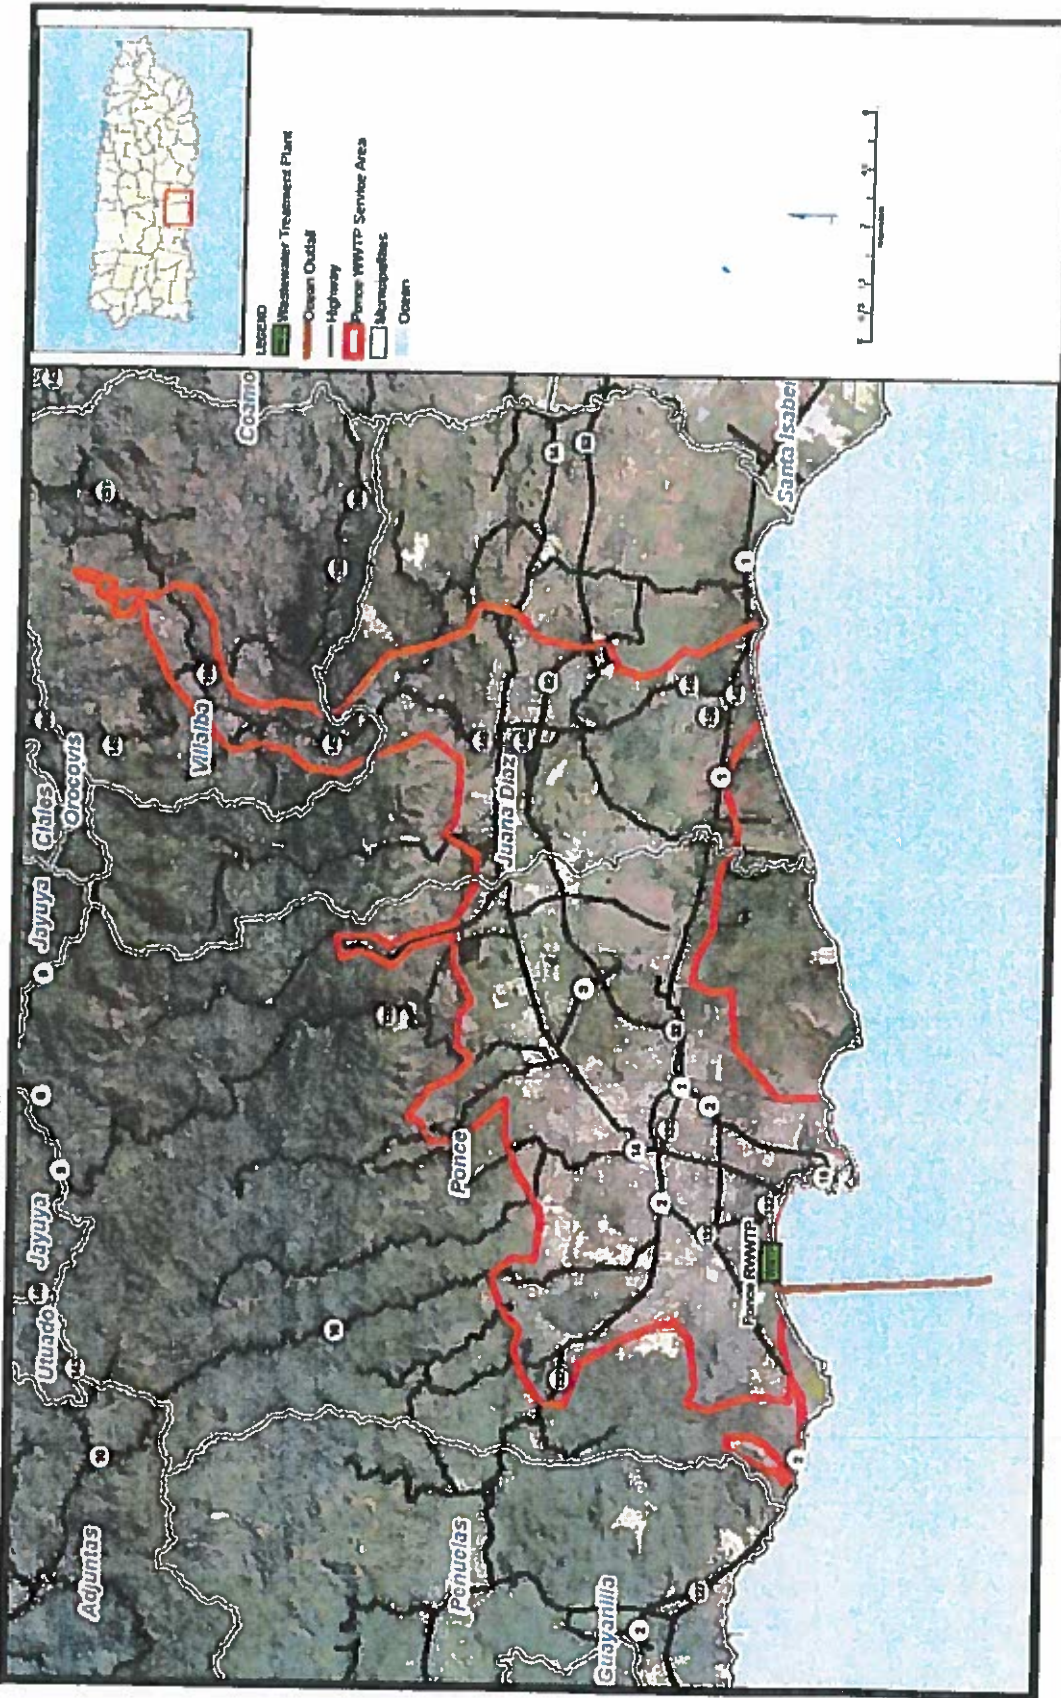

GOBIERNO DE PUERTO RICO

Autoridad de Acueductos y Alcantarillados

Section 2.a
Ponce RWWTP Topographic Quadrangular
Location Maps and Scaled Plan with
Peripheral Areas, Waterbodies, Natural
Systems, Roads, etc.

Autoridad de
Acueductos y
Alcantarillados

ESTADO LIBRE ASOCIADO DE PUERTO RICO

Location of Ponce RWWTP, Service Area, and Ocean Outfall

Location Map of the Ponce RWWTP Outfall Pipeline and Diffuser